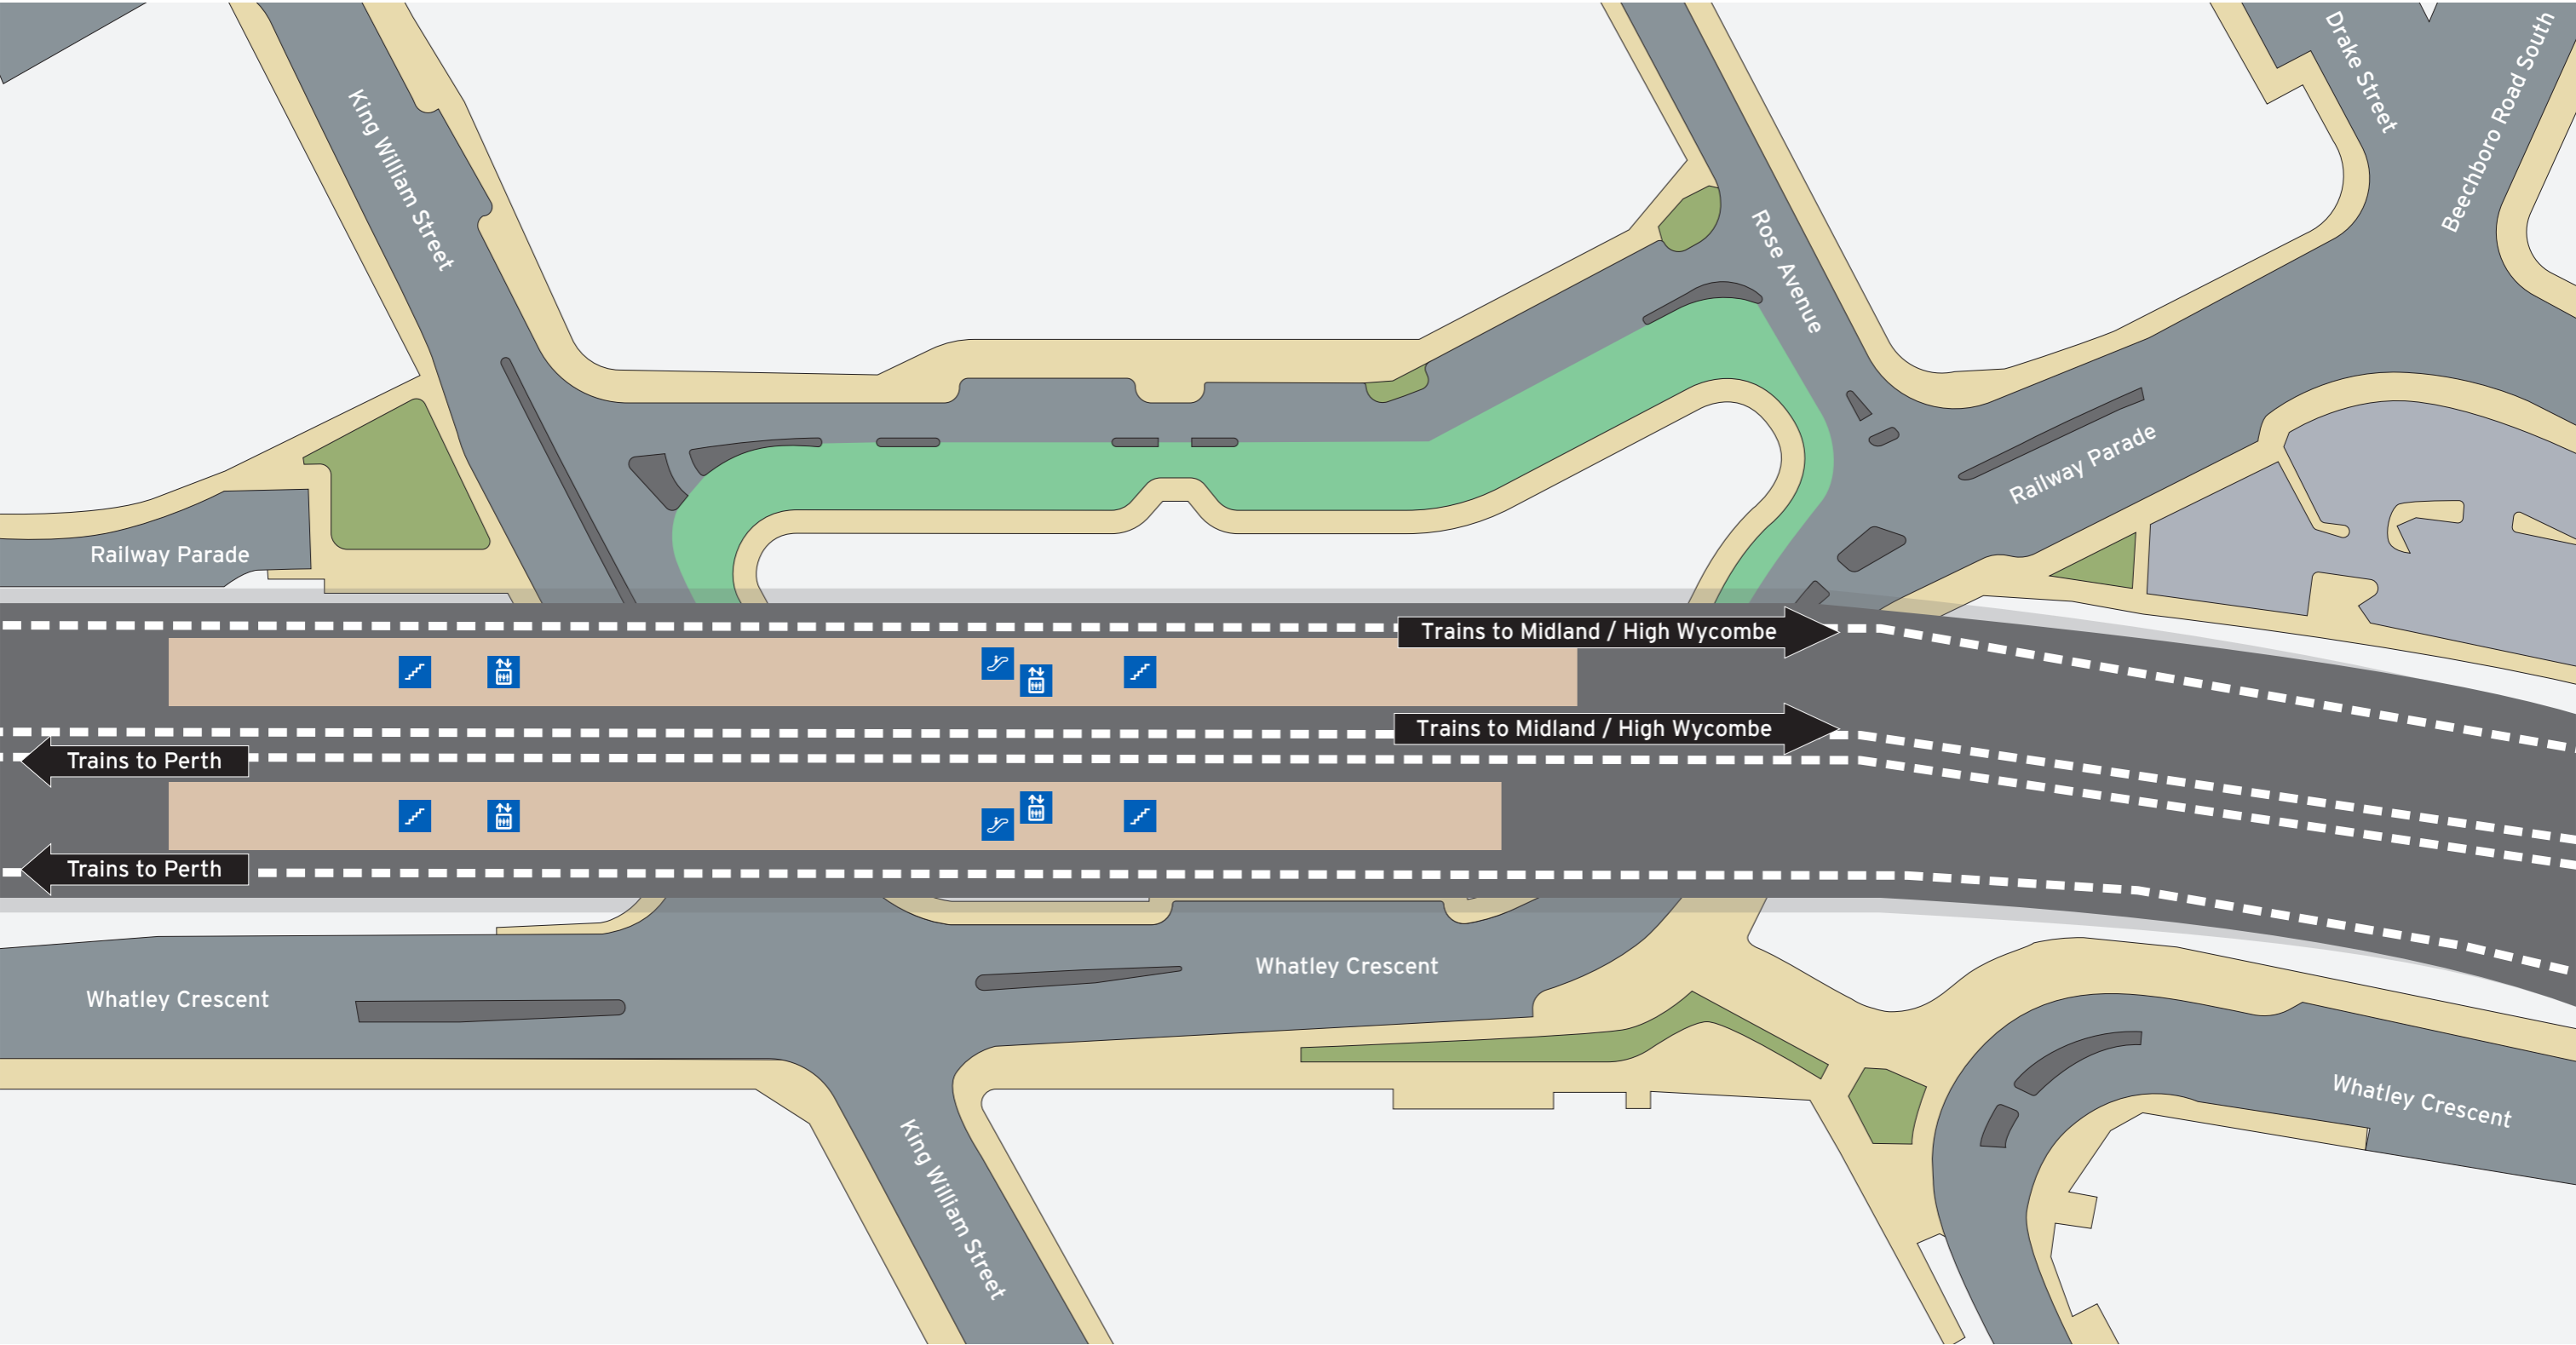

Bus Stands

Stand	Route
1	40 to Morley 999
2	40 to Perth 998
3	45
4	41 46 to Raleigh Rd / Clavering Rd
5	46 to Morley
11349	901 Train replacement to Perth 902 Train replacement to Perth
11628	901 Train replacement to Midland 902 Train replacement to High Wycombe

Legend

North Point	Bus Stop	Toilets - Male	Transperth Parking	Stairs	Road	Busway
Scale 0 20m	Bus Stand Number	Toilets - Female	ACROD Parking	Escalator	Pathways	Parking
	Walking/Accessible Path	Staff Toilets		Lift	Non-Accessible Area	Garden Bed
	Pedestrian Access	Bike Shelter				

Legend

<p>North Point</p>	Stairs	Road	Busway
	Escalator	Pathways	Parking
	Lift	Non-Accessible Area	Garden Bed
<p>Scale 0 20m</p>	Platform		

Legend

1 Bus Stand Number

P Transperth Parking

ACROD Parking

Short Term Parking

Road

Pathways

Non-Accessible Area

Busway

Parking

Garden Bed