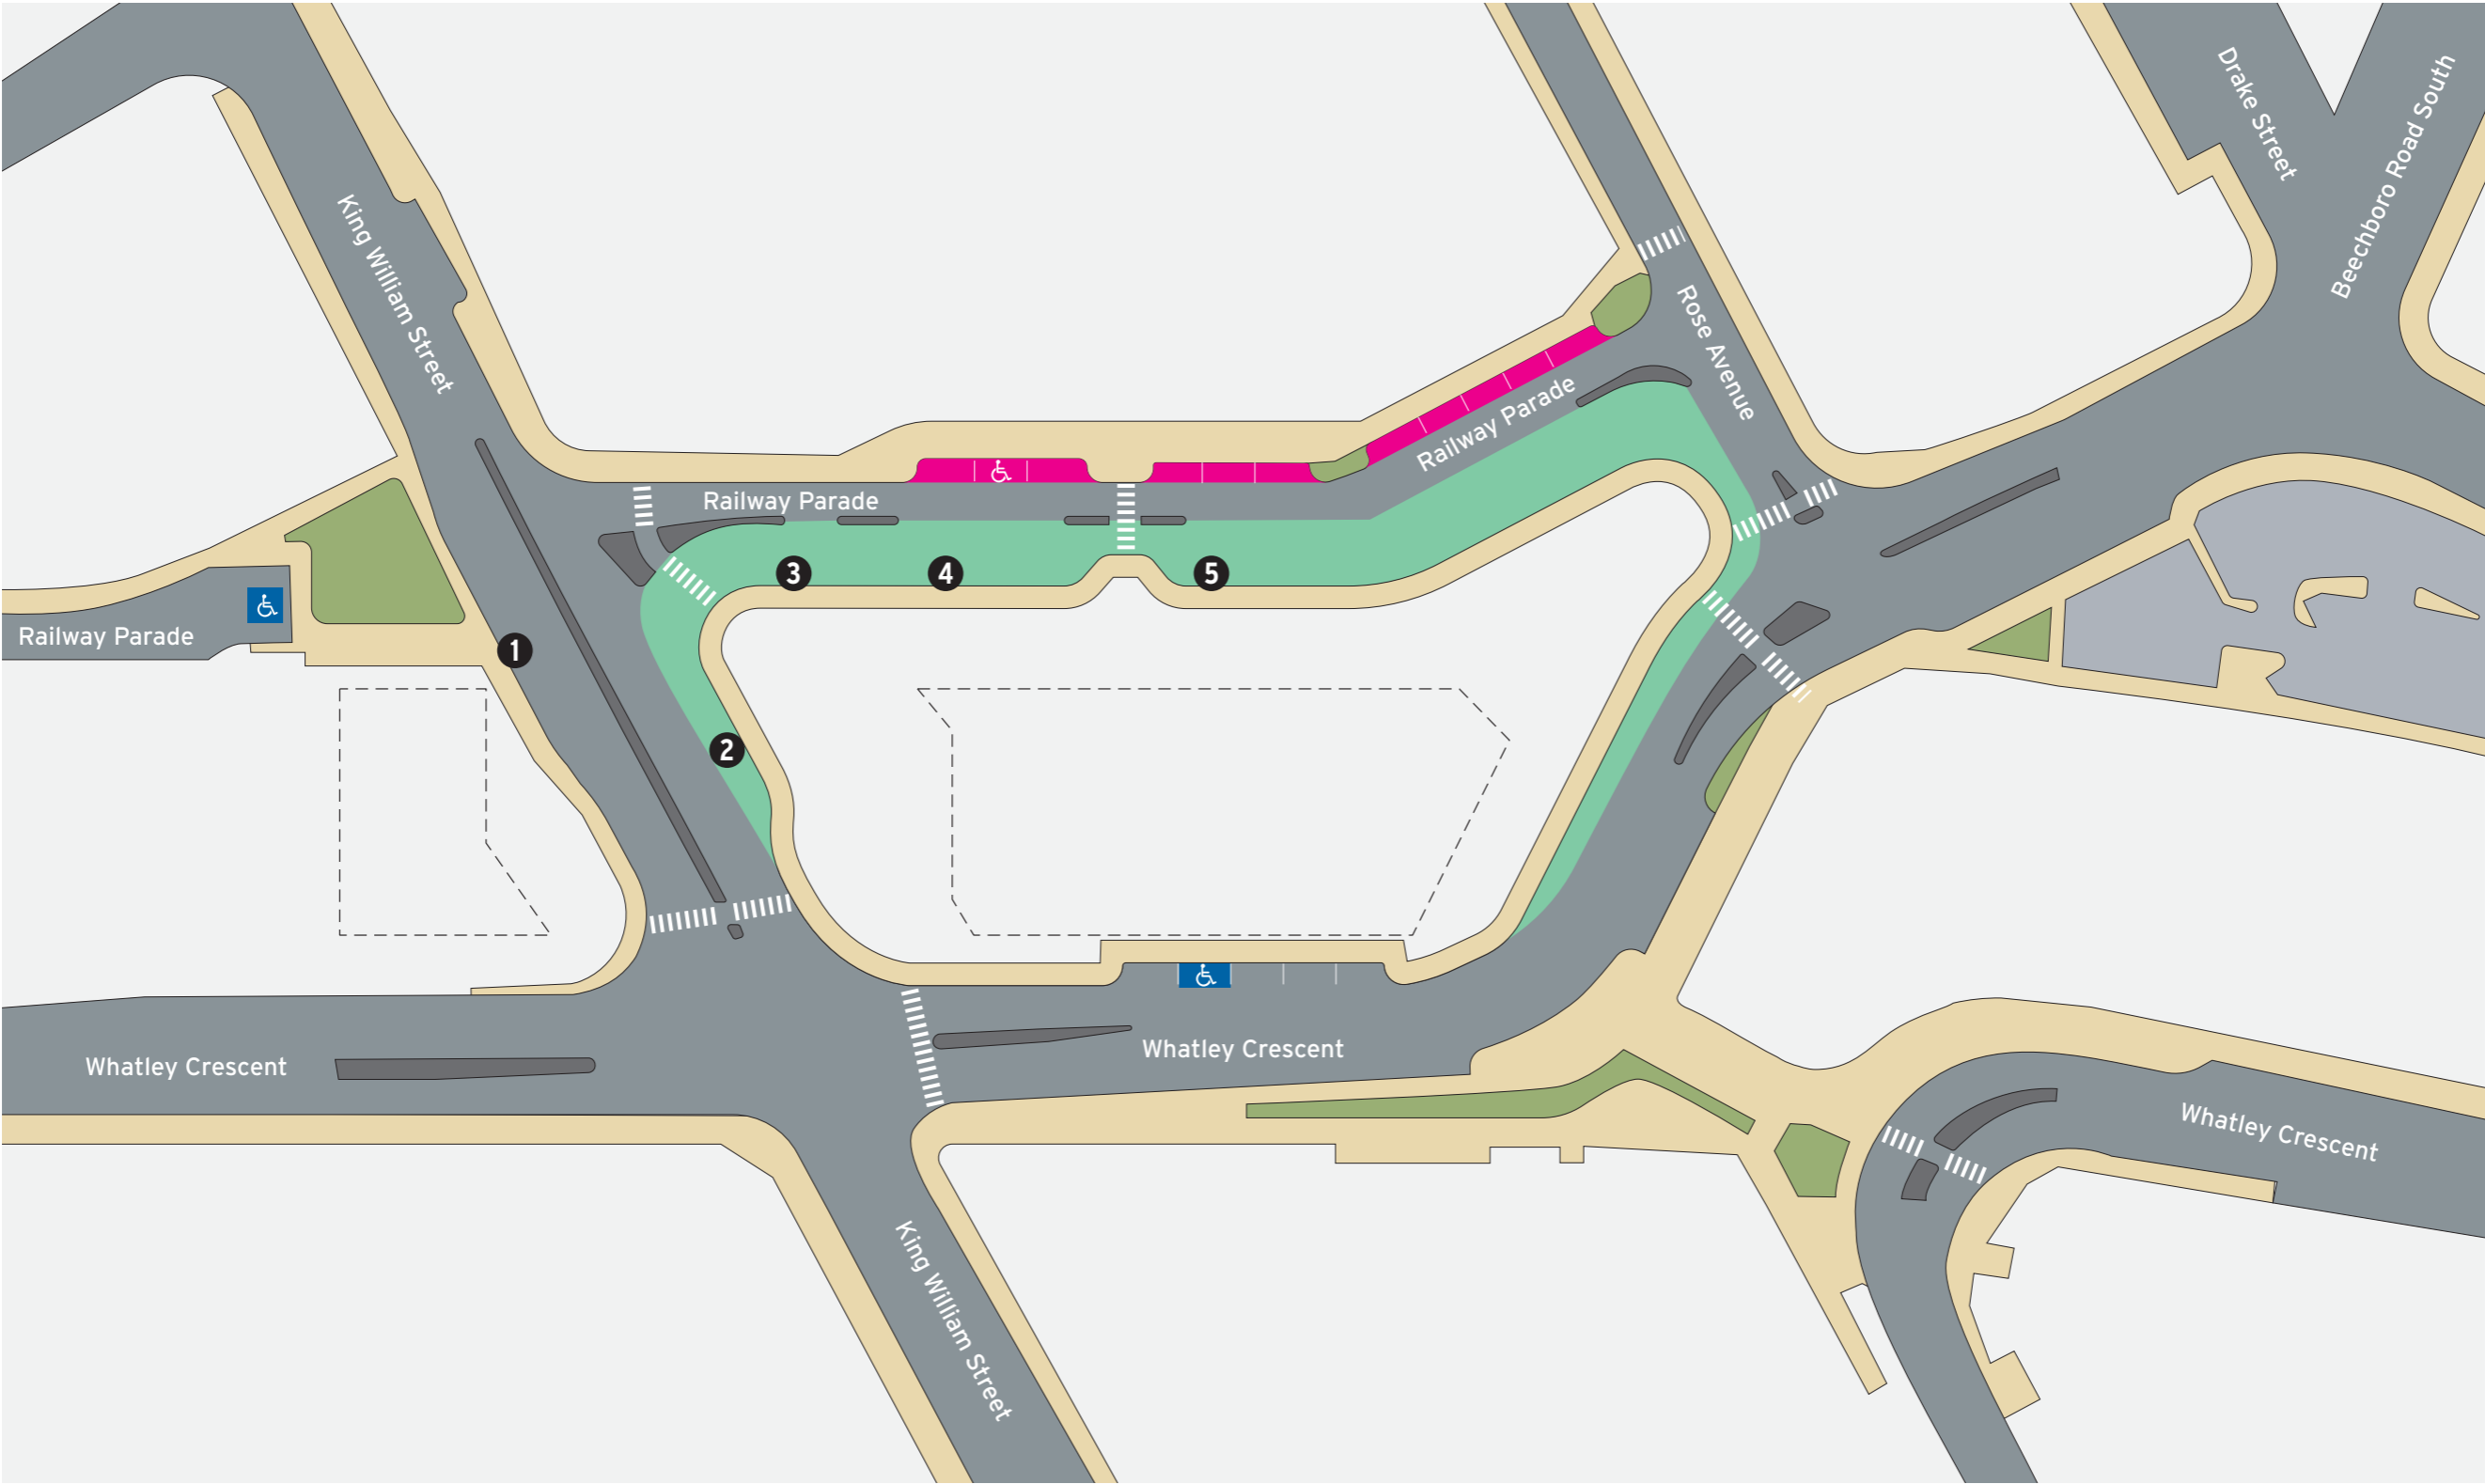

Bus Stands

Stand	Route
1	40 to Morley 999
2	40 to Perth 998
3	45
4	41 46 to Raleigh Rd / Clavering Rd
5	46 to Morley
11349	901 Train replacement to Perth 902 Train replacement to Perth
11628	901 Train replacement to Midland 902 Train replacement to High Wycombe

Legend

North Point	Bus Stop	Toilets - Male	Transperth Parking	Stairs	Road	Busway
Scale 0 20m	Bus Stand Number	Toilets - Female	ACROD Parking	Escalator	Pathways	Parking
	Walking/Accessible Path	Staff Toilets		Lift	Non-Accessible Area	Garden Bed
	Pedestrian Access	Bike Shelter				

Legend

<p>North Point</p>	Stairs	Road	Busway
	Escalator	Pathways	Parking
	Lift	Non-Accessible Area	Garden Bed
<p>Scale 0 20m</p>	Platform		

Legend

1 Bus Stand Number

P Transperth Parking

ACROD Parking

Short Term Parking

Road

Pathways

Non-Accessible Area

Busway

Parking

Garden Bed